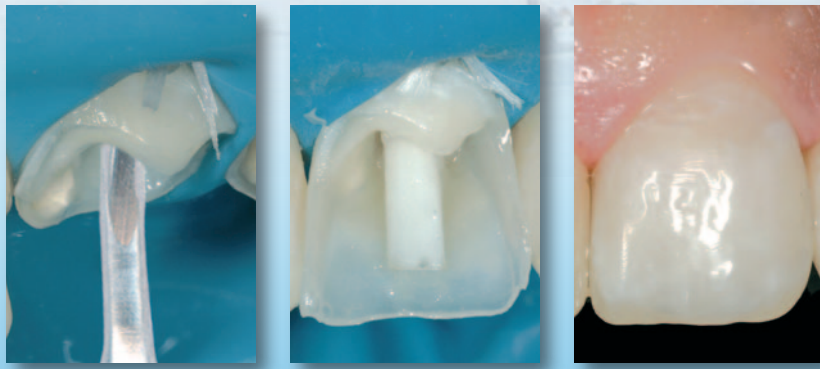

# Ena Post

SECTION

MICROSCOPY

Perfect functional and esthetic integration with glass fiber post and composite  
Restoration made by Dr. Lorenzo Vanini

UV LIGHT

OPERATIVE & TECHNOLOGICAL ADVANTAGES

- Esthetic: fluorescent and dentin color
- Functional: same elasticity of dentin
- Perfectly integrated with the tooth, cement and restorative material
- The only post with silanized fibers inserted in the same resin of restorative material (Ena HRi)
- Perfect silanization
- Visible on X-ray only
- Colored rings for easy identification

Ref	Description	Q.ty
<b>CP0200</b>	<b>ESTHETIC POST KIT ENA POST 2% CONICITY:</b> Ena Post Fiber Post ø 0,8 - 1,25 mm Ena Post Fiber Post ø 1,0 - 1,45 mm Ena Post Fiber Post ø 1,2 - 1,65 mm Ena Post Fiber Post ø 1,4 - 1,88 mm Ena Post drill 1 x each size	5 pcs 5 pcs 5 pcs 5 pcs 4 pcs
<b>CP0208</b>	Ena Post Fiber Post white ring ø 0,8 - 1,25 mm	10 pcs
<b>CP0210</b>	Ena Post Fiber Post yellow ring ø 1,0 - 1,45 mm	10 pcs
<b>CP0212</b>	Ena Post Fiber Post blue ring ø 1,2 - 1,65 mm	10 pcs
<b>CP0214</b>	Ena Post Fiber Post black ring ø 1,4 - 1,88 mm	10 pcs
<b>CP0208-30</b>	Ena Post Fiber Post white ring ø 0,8 - 1,25 mm	30 pcs
<b>CP0210-30</b>	Ena Post Fiber Post yellow ring ø 1,0 - 1,45 mm	30 pcs
<b>CP0212-30</b>	Ena Post Fiber Post blue ring ø 1,2 - 1,65 mm	30 pcs
<b>CP0214-30</b>	Ena Post Fiber Post black ring ø 1,4 - 1,88 mm	30 pcs
<b>CPF0208</b>	Ena Post white ring drill ø 0,8 - 1,25 mm	1 pc
<b>CPF0210</b>	Ena Post yellow ring drill ø 1,0 - 1,45 mm	1 pc
<b>CPF0212</b>	Ena Post blue ring drill ø 1,2 - 1,65 mm	1 pc
<b>CPF0214</b>	Ena Post black ring drill ø 1,4 - 1,88 mm	1 pc