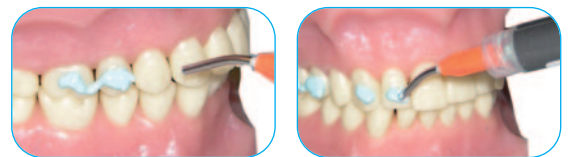

ENA ORAL CARE

SMART PROPHY PASTE, BRUSHES AND RUBBERS FOR PROPHYLAXIS

Prophy paste available in 3 grains, packed in syringe with disposable tips for an accurate application. New paste without fluoride for patient with implants.

Ref	Description	Q.ty
ECP30B	SMART PROPHY PASTE 6 syringe with 25 tips blue for tartar (250 RDA)	6x3 ml
ECP30V	SMART PROPHY PASTE 6 syringe with 25 tips green for thick plaque (170 RDA)	6x3 ml
ECP30R	SMART PROPHY PASTE 6 syringe with 25 tips pink for thin plaque (120 RDA)	6x3 ml
ECP30K	SP SMART PROPHY KIT Prophy paste in syringes with oral tips Prophy paste blue 250 RDA Prophy paste green 170 RDA Prophy paste pink 120 RDA Oral tips ø 1,8 mm Assorted prophy brush Assorted prophy rubber	3 ml 3 ml 3 ml 25 pcs 4 pcs 2 pcs

Cup brushes with flexible nylon bristles and rubbers for prophylaxis, to be used alone or with prophy paste

Ref	Description	Q.ty
ECP01 ECP01B	SMART PROPHY Prophy brushes RA Soft Pink Brushes RA Brushes RA	12 pcs 100 pcs
ECP02 ECP02B	SMART PROPHY Prophy brushes RA Natural White Brushes RA Brushes RA	12 pcs 100 pcs
ECP03 ECP03B	SMART PROPHY Prophy brushes RA Hard Blue Brushes RA Brushes RA	12 pcs 100 pcs
ECP04L ECP04LB	SMART PROPHY Small Prophy brushes RA Natural White Brushes RA (long 23,5 mm) Brushes RA (long 23,5 mm)	12 pcs 100 pcs

EASY CURETTE

Universal Curette long lasting sharpening

Graduated lines and two arrows per tip showing double cutting side

Ref	Description	Q.ty
ECC01T	Titanium Universal Curette ideal around implant	1 pc